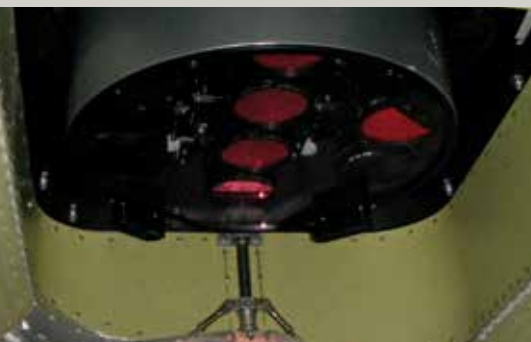

Airborne Technologies is your INTEGRATION PARTNER for all ULTRACAM products:

- UltraCam Eagle
- UltraCam Falcon
- UltraCam Hawk
- UltraCam Osprey
- UltraCam Xp

Evaluation

Design

Installation

Flight

Installation in Vulcanair P68 - View from floor hatch