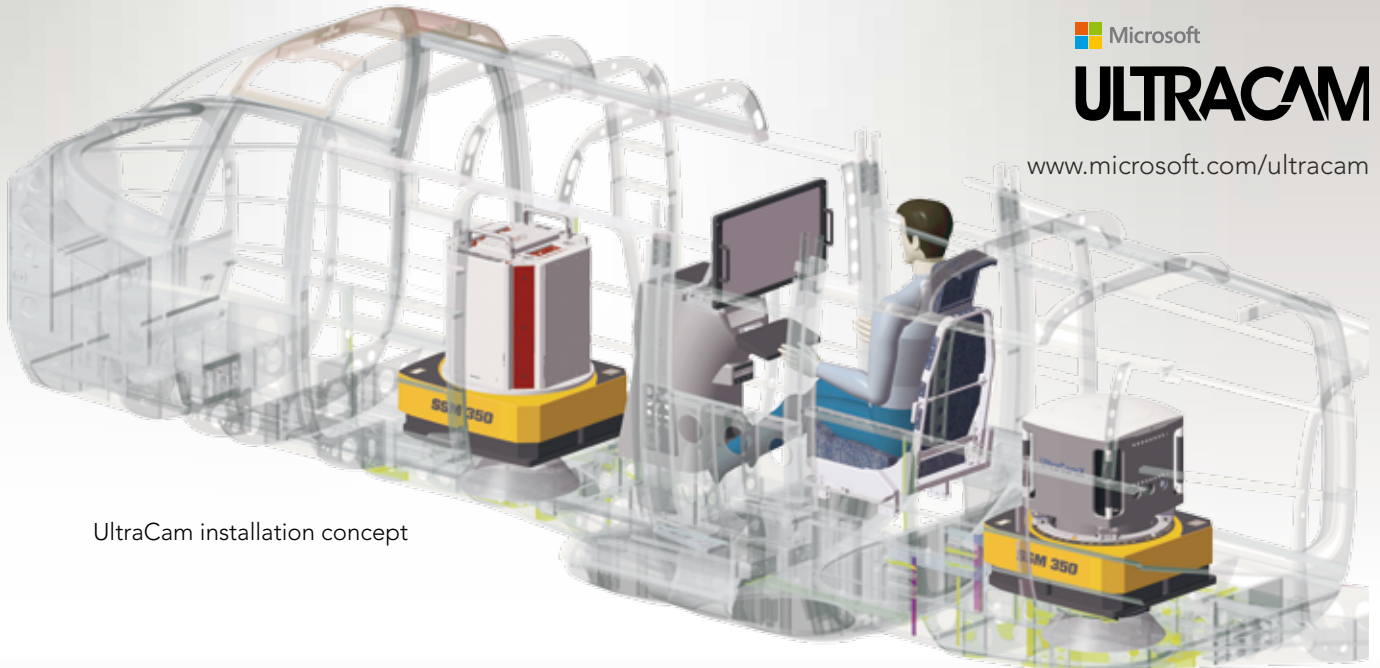

Microsoft

ULTRACAM

UltraCam Osprey, UltraCam Eagle, UltraCam Falcon, UltraCam Hawk

Designed for Precision 

Airborne Technologies – Your Partner for

SENSOR INTEGRATION

UltraCam installation concept

Do you need **more electrical power** for your mission equipment?
 Do you need your **equipment installed and certified** in your aircraft?
 Are you considering to procure a **new aircraft and/or sensor equipment**?

Airborne Technologies is your INTEGRATION PARTNER for all ULTRACAM products:

- UltraCam Eagle
- UltraCam Falcon
- UltraCam Hawk
- UltraCam Osprey
- UltraCam Xp

Evaluation

Design

Installation

Flight

Installation in Vulcanair P68 - View from floor hatch