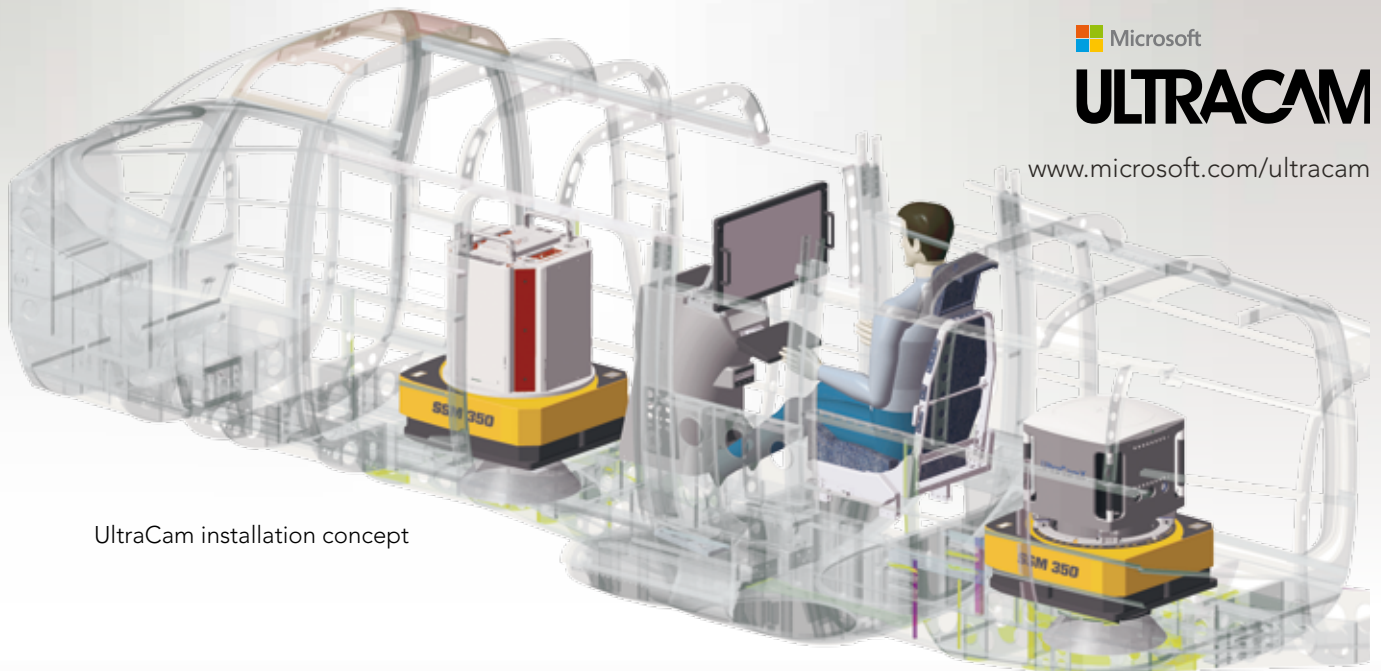

UltraCam Osprey, UltraCam Eagle, UltraCam Falcon, UltraCam Hawk

Designed for Precision 

Airborne Technologies – Your Partner for

SENSOR INTEGRATION

UltraCam installation concept

Do you need **more electrical power** for your mission equipment?
 Do you need your **equipment installed and certified** in your aircraft?
 Are you considering to procure a **new aircraft and/or sensor equipment**?

Airborne Technologies is your INTEGRATION PARTNER for all ULTRACAM products:

- UltraCam Eagle
- UltraCam Falcon
- UltraCam Hawk
- UltraCam Osprey
- UltraCam Xp

Evaluation

Design

Installation

Flight

Installation in Vulcanair P68 - View from floor hatch