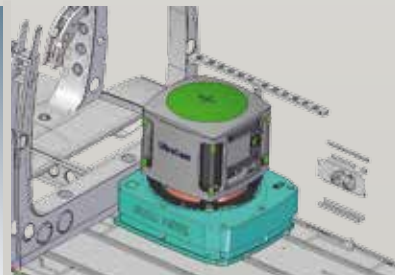

UltraCam Osprey, UltraCam Eagle, UltraCam Falcon, UltraCam Hawk

Designed for Precision 

Airborne Technologies – Your Partner for

SENSOR INTEGRATION

UltraCam installation concept

Do you need **more electrical power** for your mission equipment?
 Do you need your **equipment installed and certified** in your aircraft?
 Are you considering to procure a **new aircraft and/or sensor equipment**?

Airborne Technologies is your INTEGRATION PARTNER for all ULTRACAM products:

- UltraCam Eagle
- UltraCam Falcon
- UltraCam Hawk
- UltraCam Osprey
- UltraCam Xp

Evaluation

Design

Installation

Flight

Installation in Vulcanair P68 - View from floor hatch