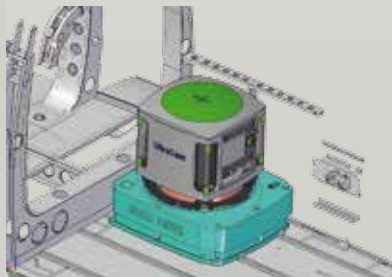

Microsoft

ULTRACAM

UltraCam Osprey, UltraCam Eagle, UltraCam Falcon, UltraCam Hawk

Designed for Precision 

Airborne Technologies – Your Partner for

SENSOR INTEGRATION

UltraCam installation concept

Do you need **more electrical power** for your mission equipment?
 Do you need your **equipment installed and certified** in your aircraft?
 Are you considering to procure a **new aircraft and/or sensor equipment**?

Airborne Technologies is your INTEGRATION PARTNER for all ULTRACAM products:

- UltraCam Eagle
- UltraCam Falcon
- UltraCam Hawk
- UltraCam Osprey
- UltraCam Xp

Evaluation

Design

Installation

Flight

Installation in Vulcanair P68 - View from floor hatch