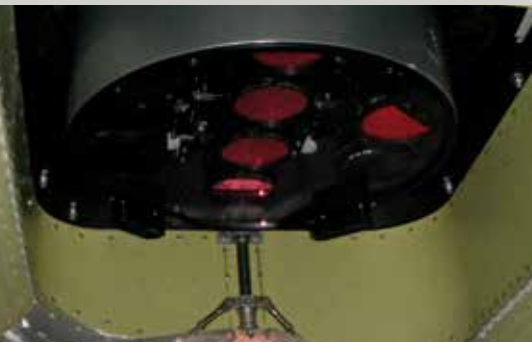

Airborne Technologies is your INTEGRATION PARTNER for all ULTRACAM products:

- UltraCam Eagle
- UltraCam Falcon
- UltraCam Hawk
- UltraCam Osprey
- UltraCam Xp

Evaluation

Design

Installation

Flight

Installation in Vulcanair P68 - View from floor hatch