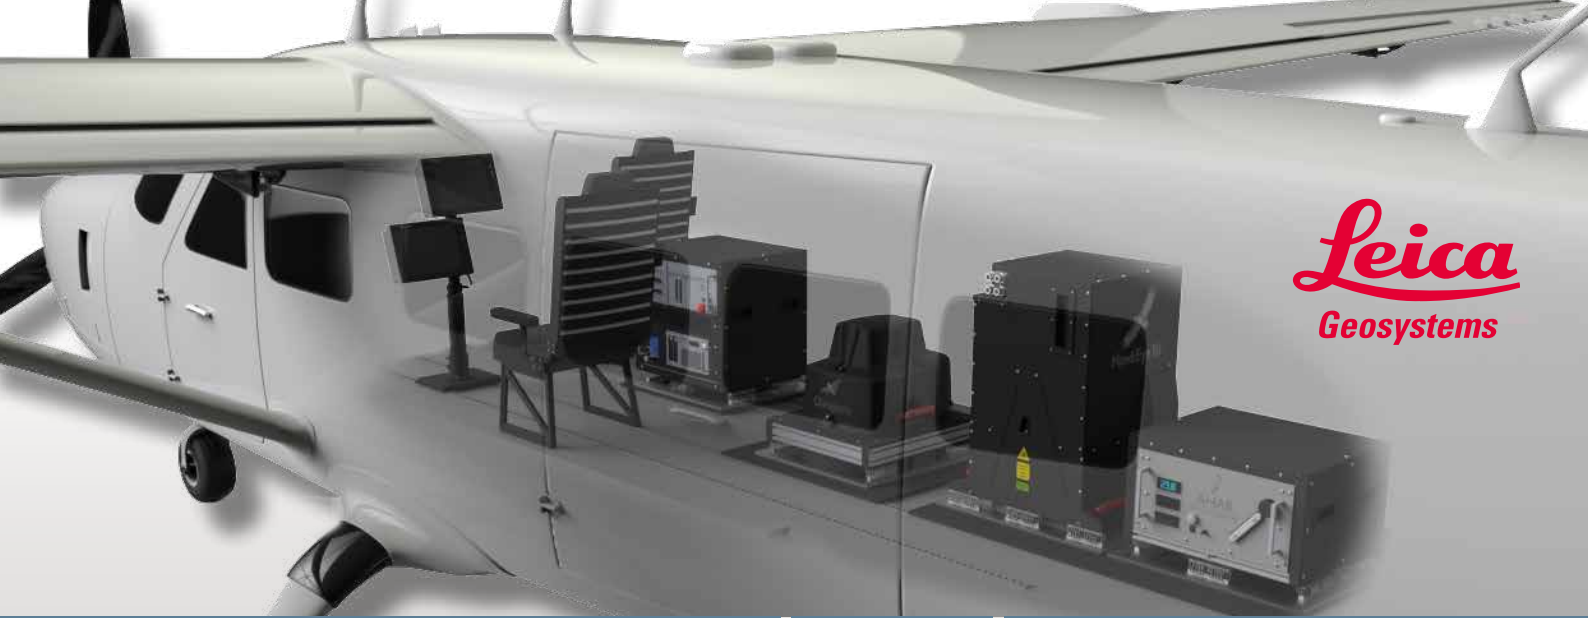

Leica DragonEye, Leica ALS80, DMCIII

Designed for Precision 

Airborne Technologies – Your Partner for

SENSOR INTEGRATION

Airborne Imaging

Airborne Lidar

Bathymetry

ADS100/SH120

DMCIII

Leica RCD30 Oblique

Leica ALS80

Leica HawkEye

Leica Chiroptera

Leica DragonEye

Do you need **more electrical power** for your mission equipment?
Do you need your **equipment installed and certified** in your aircraft?
Are you considering to procure a **new aircraft and/or sensor equipment**?

Airborne Technologies is your INTEGRATION PARTNER for all LEICA airborne sensors!

Evaluation

Design

Installation

Flight

LEICA ADS80 in Cessna 182

Z/I DMCII in Vulcanair P68

EASA Design Organization AP 320